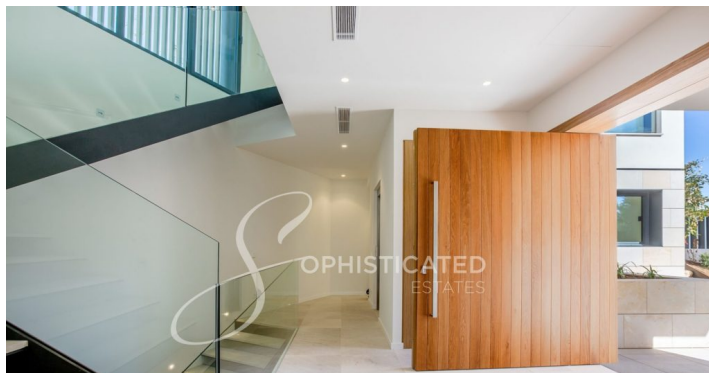

WRITE
info@sophisticated.immo

MEET
Calle Pursiana, 21, 07013 Santa Catalina, Palma
www.sophisticated.immo

CALL
+34 871 041 235