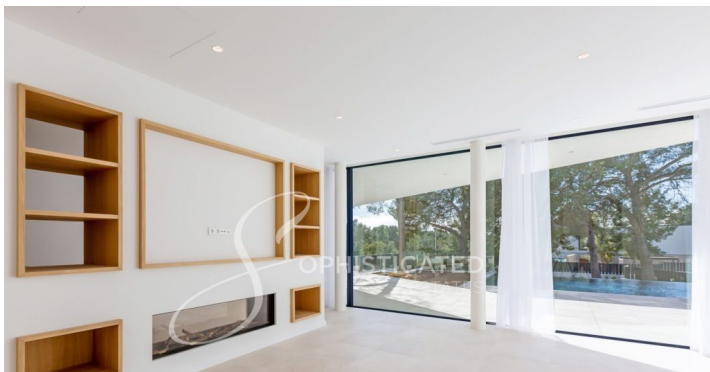

WRITE
info@sophisticated.immo

MEET
Calle Pursiana, 21, 07013 Santa Catalina, Palma
www.sophisticated.immo

CALL
+34 871 041 235